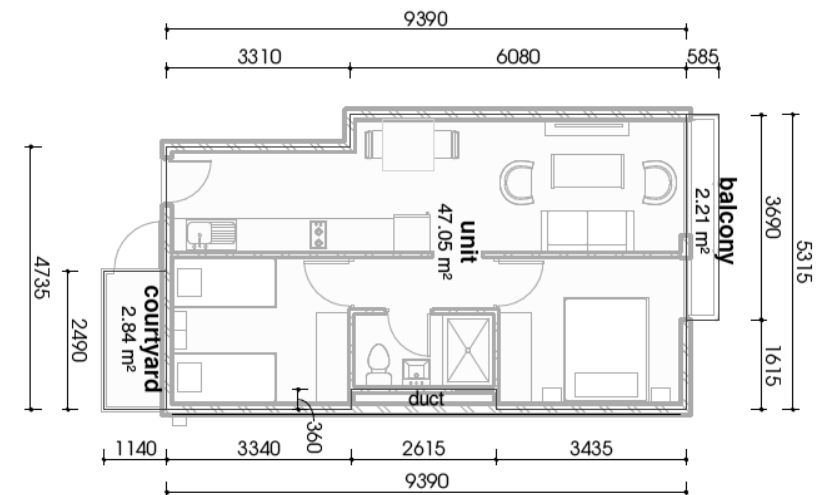

Deluxe & Deluxe B

2 BED 1 BATH

FROM R115 000 INCL VAT

MASTER BEDROOM

- 1 x Queen Size Bed
- 1 x Queen 900h Headboard
- 2 x Pedestal
- 2 x Bedside Lamps
- 2 x Feather Scatter Cushions
- 1 x 2400 x1500 Twist Rug
- 3 x Rolls Wallpaper

SECOND BEDROOM

- 1 x Queen Size Bed
- 1 x Queen 900h Headboard
- 2 x Side Table
- 2 x Bedside Lamps
- 2 x Feather Scatter Cushions
- 1 x 2400 x1500 Twist Rug

LIVING/DINING

- 1 x 3 Seater Soma Sofa/3 Seater Corner Couch
- 1 x Occasional Chair
- 1 x 2400 x1500 Twist Rug
- 1 x Coffee Table
- 1 x AV Unit
- 1 x Wall Art
- 3 x Feather Scatter Cushions
- 1 x Dining Table
- 2 x K Dining Chairs

Costings as relevant to retail prices as of May 2023.
Prices and furniture stock availability are subject to change without notice.