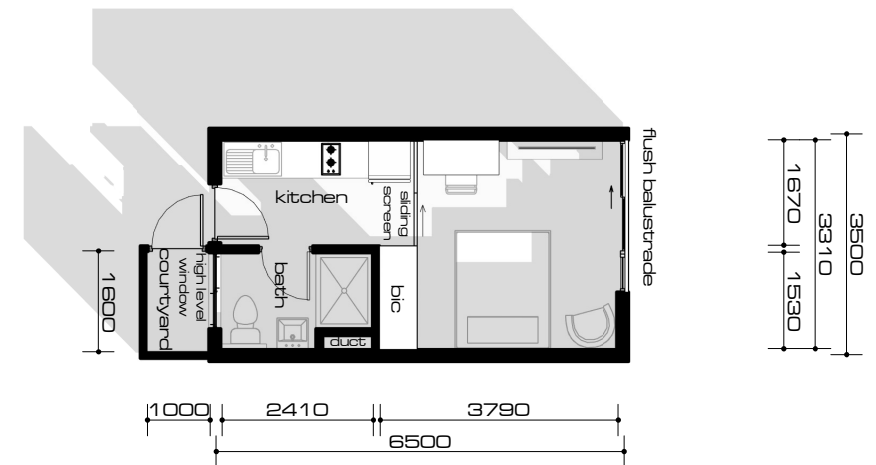

- 1 x Queen Size Bed
- 1 x Queen 900h Headboard
- 2 x Feather Scatter Cushions
- 1 x Side Table
- 1 x Bedside Lamp

LIVING/DINING

- 1 x 2400 x1500 Twist Rug
- 1 x Occasional Chair
- 1 x AV Unit

Studio 36 & 32 ^{1BED}