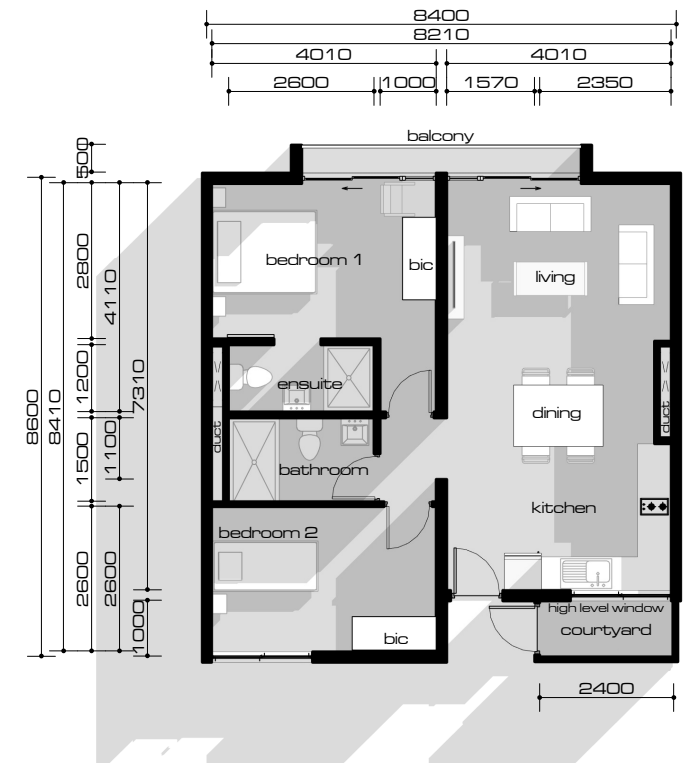

- 1 x Queen Size Bed
- 1 x Queen 900h Headboard
- 2 x Feather Scatter Cushions
- 1 x Side Table
- 1 x Bedside Lamp

LIVING/DINING

- 1 x 2400 x1500 Twist Rug
- 1 x Occasional Chair
- 1 x AV Unit

Studio 36 & 32 ^{1BED}

LIVING/DINING

- 1 x 3 Seater Soma Sofa/3 Seater Corner Couch
- 1 x Occasional Chair
- 1 x 2400 x1500 Twist Rug
- 1 x Coffee Table
- 1 x AV Unit
- 1 x Wall Art
- 3 x Feather Scatter Cushions
- 1 x Dining Table
- 2 x K Dining Chairs

Costings as relevant to retail prices as of May 2023.
Prices and furniture stock availability are subject to change without notice.

2 Bedroom

2 BED 2 BATH

FROM R118 000 INCL VAT

MASTER BEDROOM

- 1 x Queen Size Bed
- 1 x Queen 900h Headboard
- 2 x Pedestal
- 2 x Bedside Lamps
- 2 x Feather Scatter Cushions
- 1 x 2400x1500 Twist Rug
- 3 x Rolls Wallpaper

SECOND BEDROOM

- 1 x Queen Size Bed
- 1 x Queen 900h Headboard
- 1 x Pedestal
- 1 x Bedside Lamps
- 2 x Feather Scatter Cushions
- 1 x 2400 x1500 Twist Rug

LIVING/DINING

- 1 x 3 Seater Soma Sofa/3 Seater Corner Couch
- 1 x Occasional Chair
- 1 x 2400x1500 Twist Rug
- 1 x Coffee Table
- 1 x AV Unit
- 1 x Wall Art
- 3 x Feather Scatter Cushions
- 1 x Dining Table
- 4 x K Dining Chairs