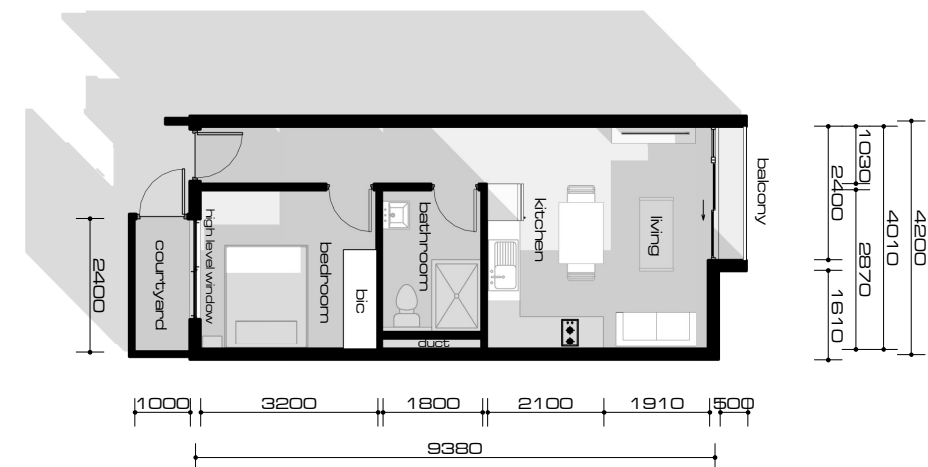

Deluxe 1BED

FROM R74 000 INCL VAT

MASTER BEDROOM

- 1 x Queen Size Bed
- 1 x Queen 900h Headboard
- 1 x Pedestal
- 1 x Bedside Lamp
- 2 x Feather Scatter Cushions
- 3 x Rolls Wallpaper
- 1 x 2400 x1500 Twist Rug

LIVING/DINING

- 1 x 2 Seater Couch
- 1 x 2400x1500 Rug
- 1 x Coffee Table
- 1 x AV Unit
- 2 x Feather Scatter Cushions
- 1 x Dining Table
- 2 x K Dining Chairs