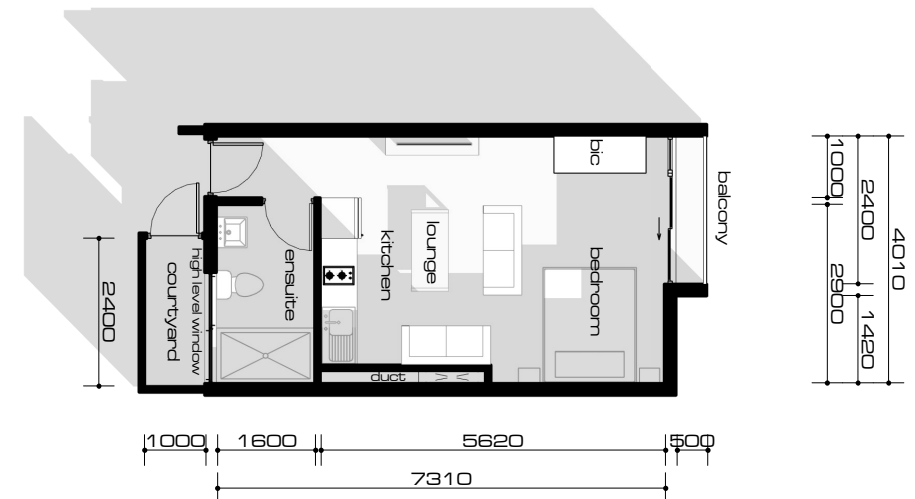

Studio 36 & 32 ^{1BED}

FROM R72 000 INCL VAT

MASTER BEDROOM

- 1 x Queen Size Bed
- 1 x Queen 900h Headboard
- 2 x Pedestal
- 2 x Bedside Lamps
- 2 x Feather Scatter Cushions
- 1 x Wall Art
- 1 x 2400x1500 Twist Rug

LIVING/DINING

- 1 x 2 Seater Couch
- 1 x Occasional Chair
- 3 x Feather Scatter Cushions
- 1 x 2400 x1500 Twist Rug
- 1 x Coffee Table
- 1 x AV Unit